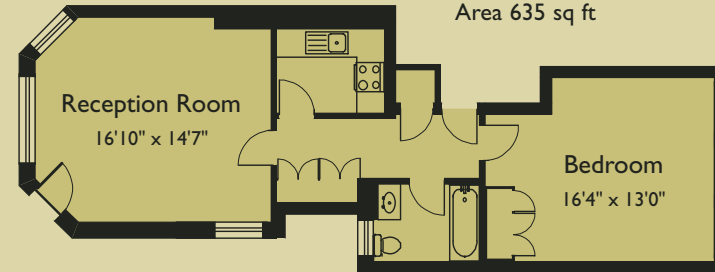

De-Luxe One Bedroom Apartment
Area 635 sq ft

Standard One Bedroom Apartment
Area 635 sq ft

CHELSEA
1 BEDROOM APARTMENTS

Located in the heart of the Royal Borough of Kensington and Chelsea, these exceptional collection of serviced one bedroom apartments provide the ideal setting for long stay holidays and business trips alike.