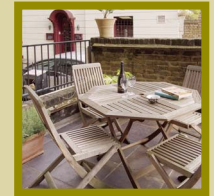

De-Luxe One Bedroom Apartment
Area 635 sq ft