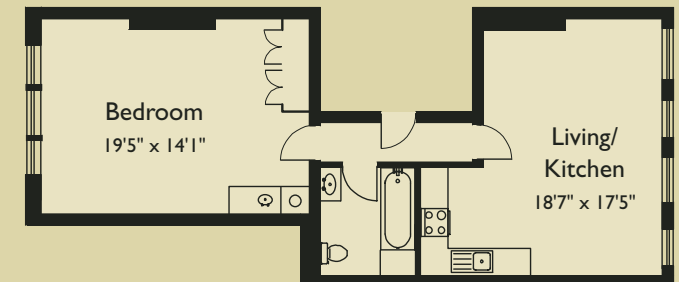

De-Luxe One Bedroom Apartment
Area 635 sq ft

Standard One Bedroom Apartment
Area 635 sq ft

CHELSEA
1 BEDROOM APARTMENTS

Located in the heart of the Royal Borough of Kensington and Chelsea, these exceptional collection of serviced one bedroom apartments provide the ideal setting for long stay holidays and business trips alike.